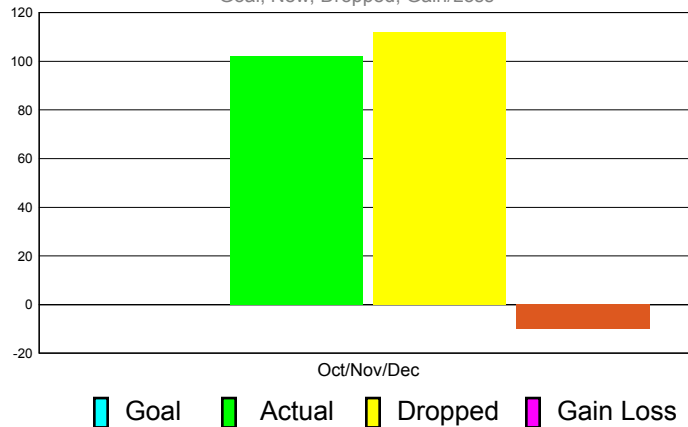

Membership Results 2011-2012

Goal, New, Dropped, Gain/Loss